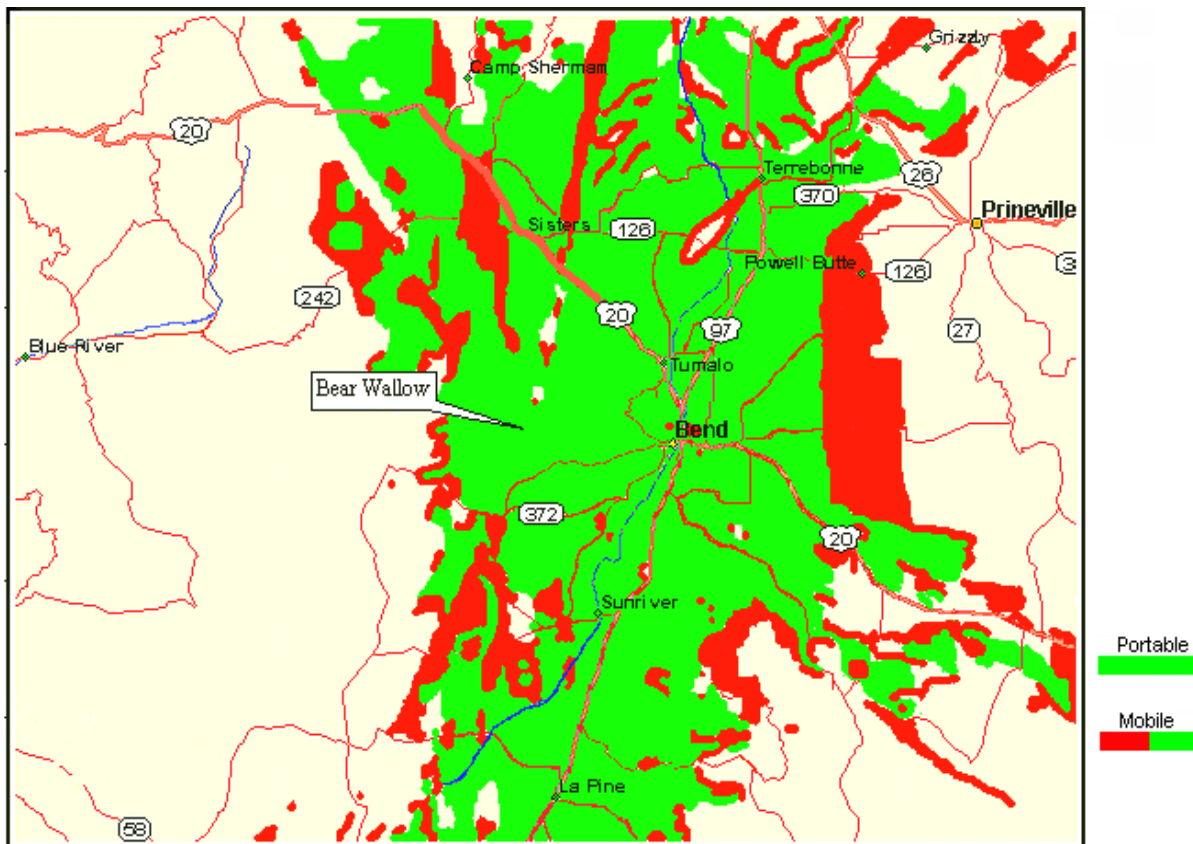

Central Oregon Area Coverage

Reliable
Rugged
Business Radio Service

Predicted Area Coverage for Bear Wallow UHF System

*Actual Coverage Will Vary

MOTOROLA

Authorized Two-Way
Radio Dealer

www.daywireless.com