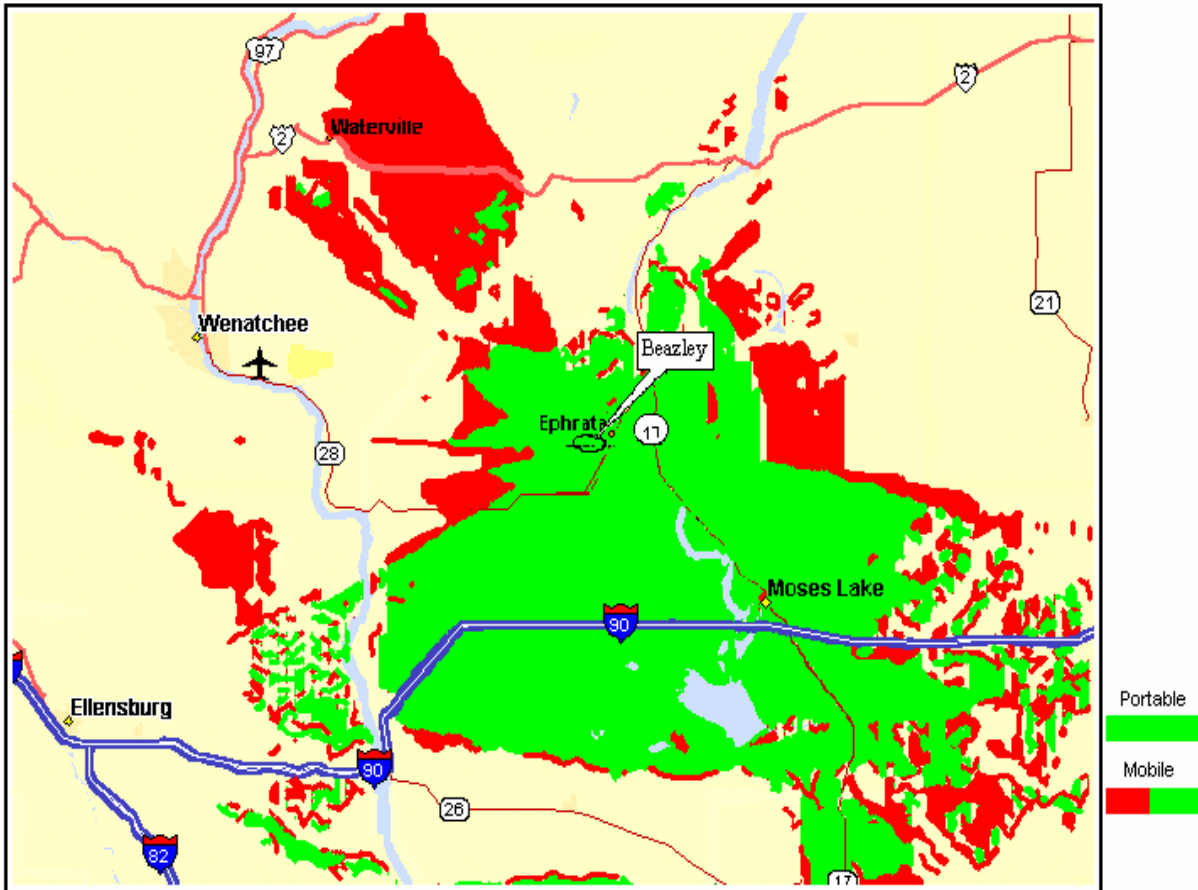

# Eastern Washington Area Coverage Map

Reliable  
Rugged  
Business Radio Service

Predicted Area Coverage for Beazley UHF System

\*Actual Coverage Will Vary

**MOTOROLA**  
Authorized Two-Way  
Radio Dealer