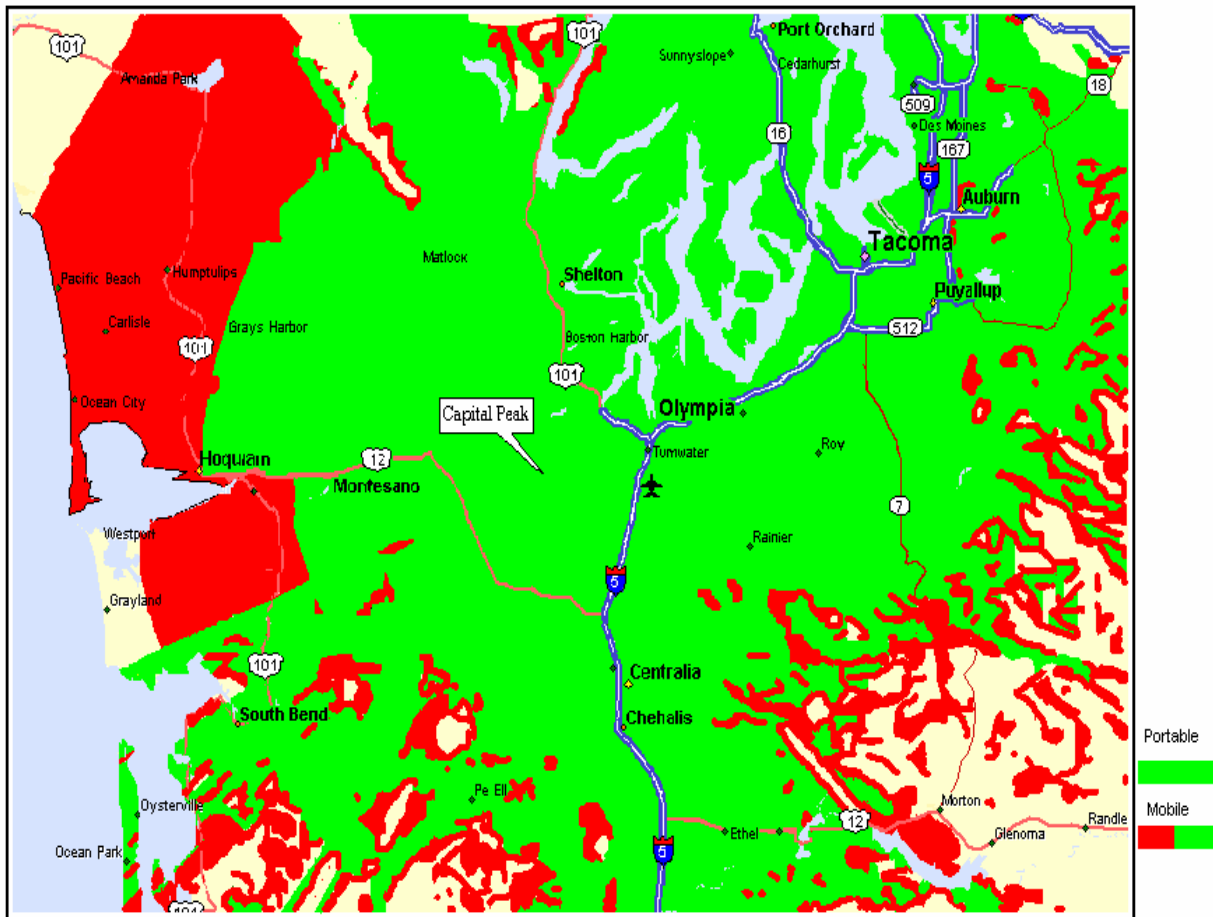

Olympia Area Coverage Map

Reliable
Rugged
Business Radio Service

Predicted Area Coverage for Capital Peak UHF System

*Actual Coverage Will Vary

MOTOROLA

Authorized Two-Way
Radio Dealer

www.daywireless.com

Olympia 360-491-9000
Tacoma 253-475-1487
Aberdeen 360-533-5857