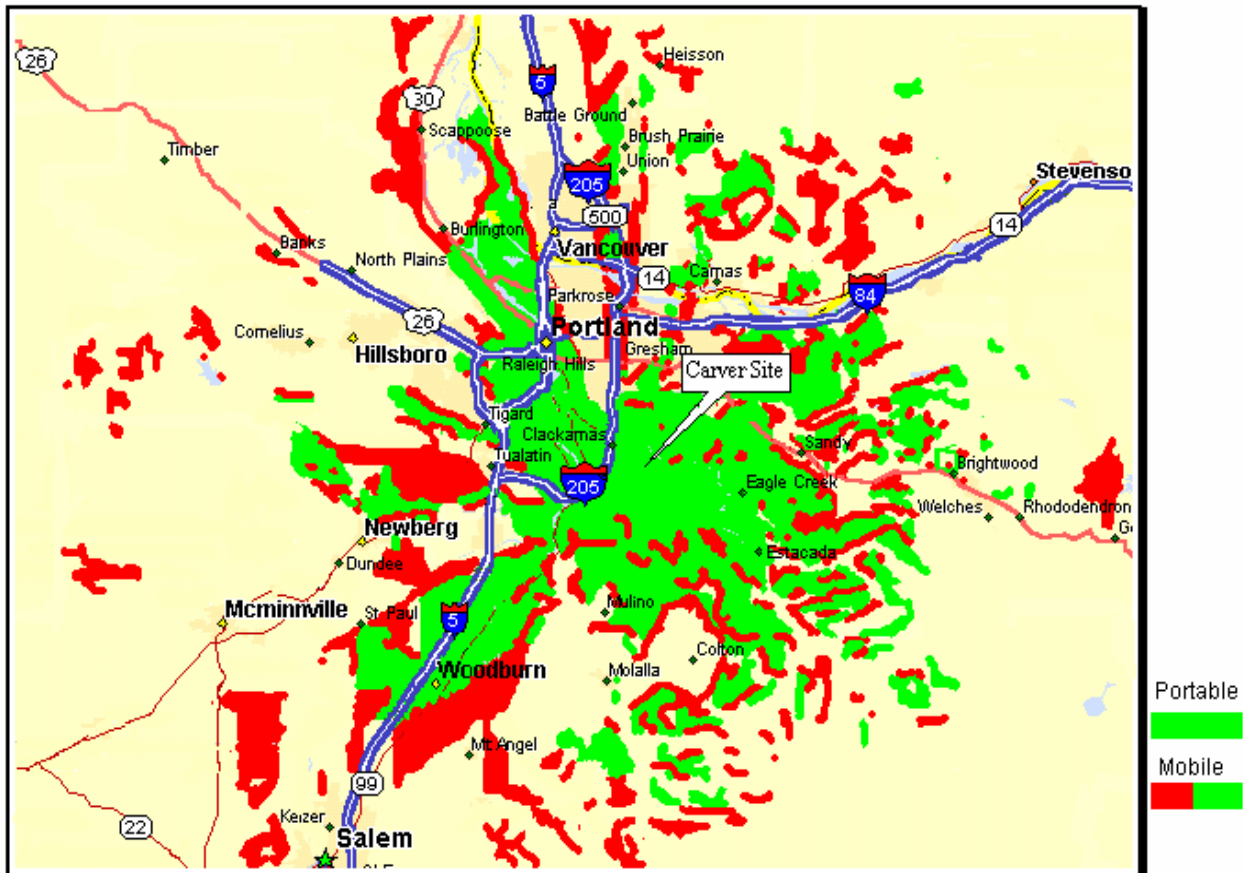

Clackamas County Area Coverage Map

Reliable
Rugged
Business Radio Service

Predicted Area Coverage for Carver Site UHF System

*Actual Coverage Will Vary

MOTOROLA
Authorized Two-Way
Radio Dealer

www.daywireless.com