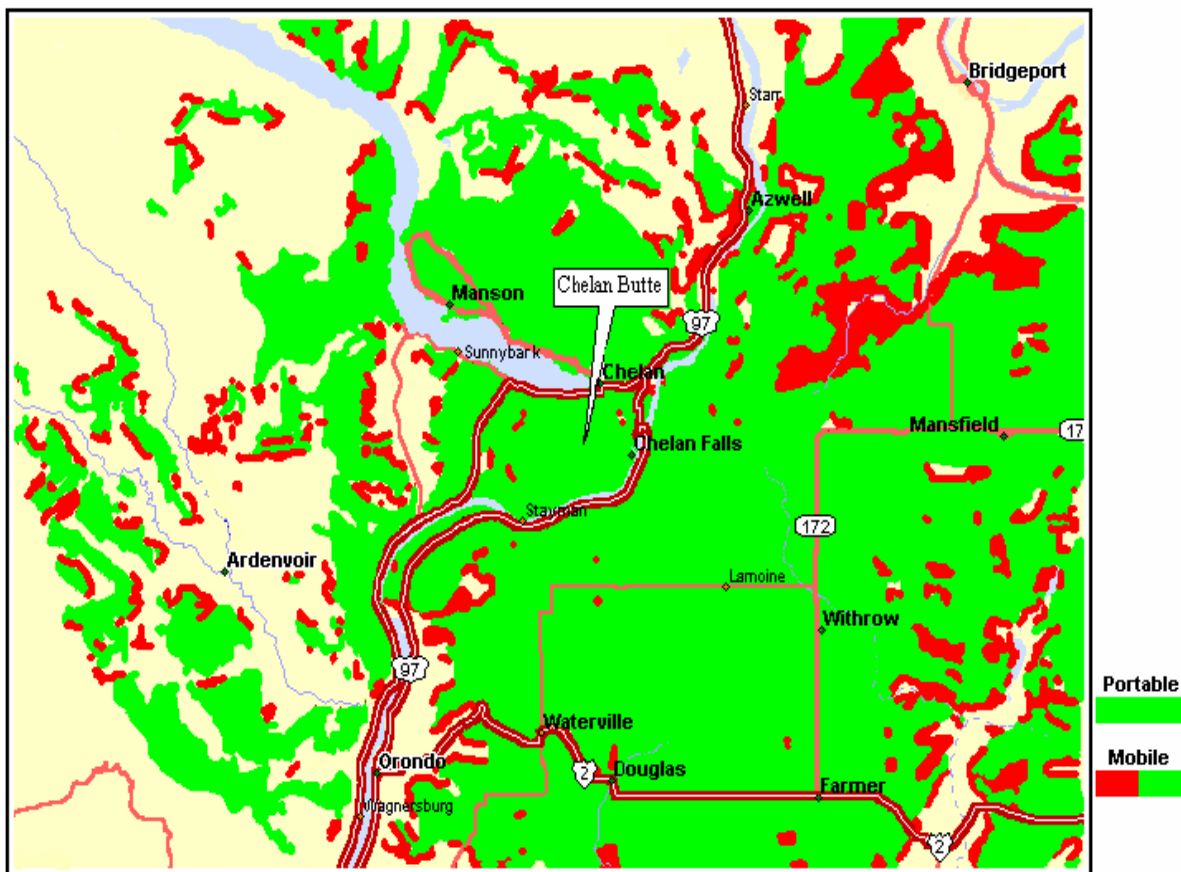

Eastern Washington Area Coverage Map

Reliable
Rugged
Business Radio Service

Predicted Area Coverage for Chelan Butte UHF System

*Actual Coverage Will Vary

MOTOROLA

Authorized Two-Way
Radio Dealer

WIRELESS SYSTEMS
www.daywireless.com