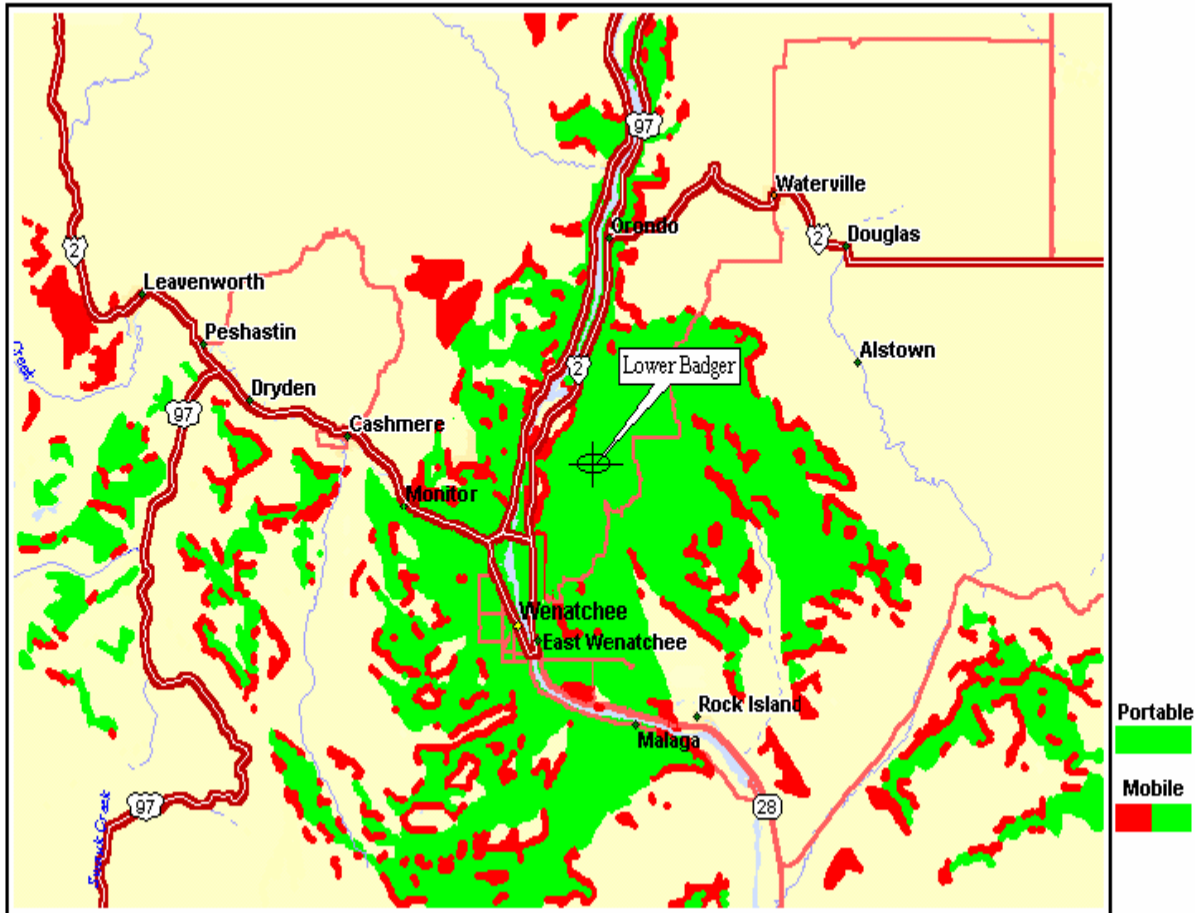

Eastern Washington Area Coverage Map

**Reliable
Rugged
Business Radio Service**

Predicted Area Coverage for Lower Badger UHF System

*Actual Coverage Will Vary

MOTOROLA

Authorized Two-Way
Radio Dealer

WIRELESS SYSTEMS