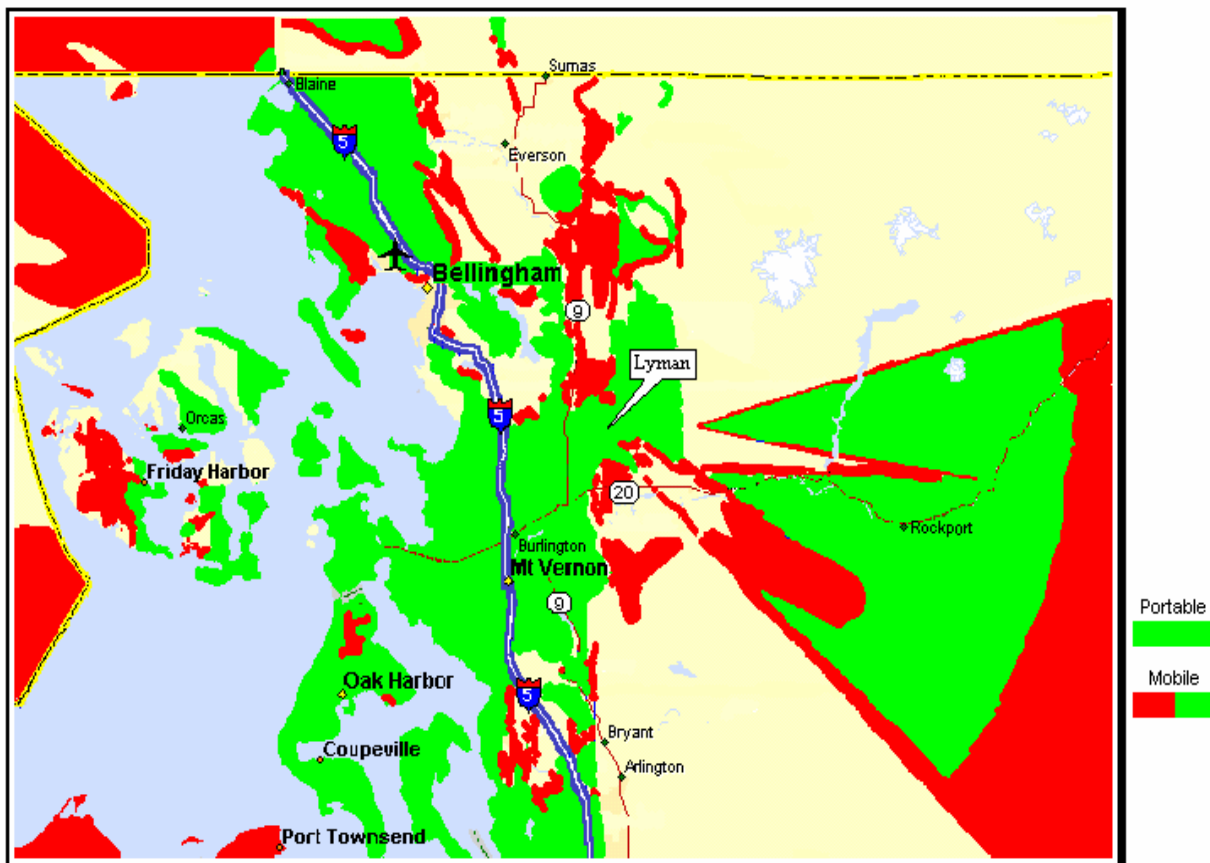

NW Washington Area Coverage Map

Reliable
Rugged
Business Radio Service

Predicted Area Coverage for Lyman Hill UHF System

*Actual Coverage Will Vary

MOTOROLA

Authorized Two-Way
Radio Dealer

www.daywireless.com