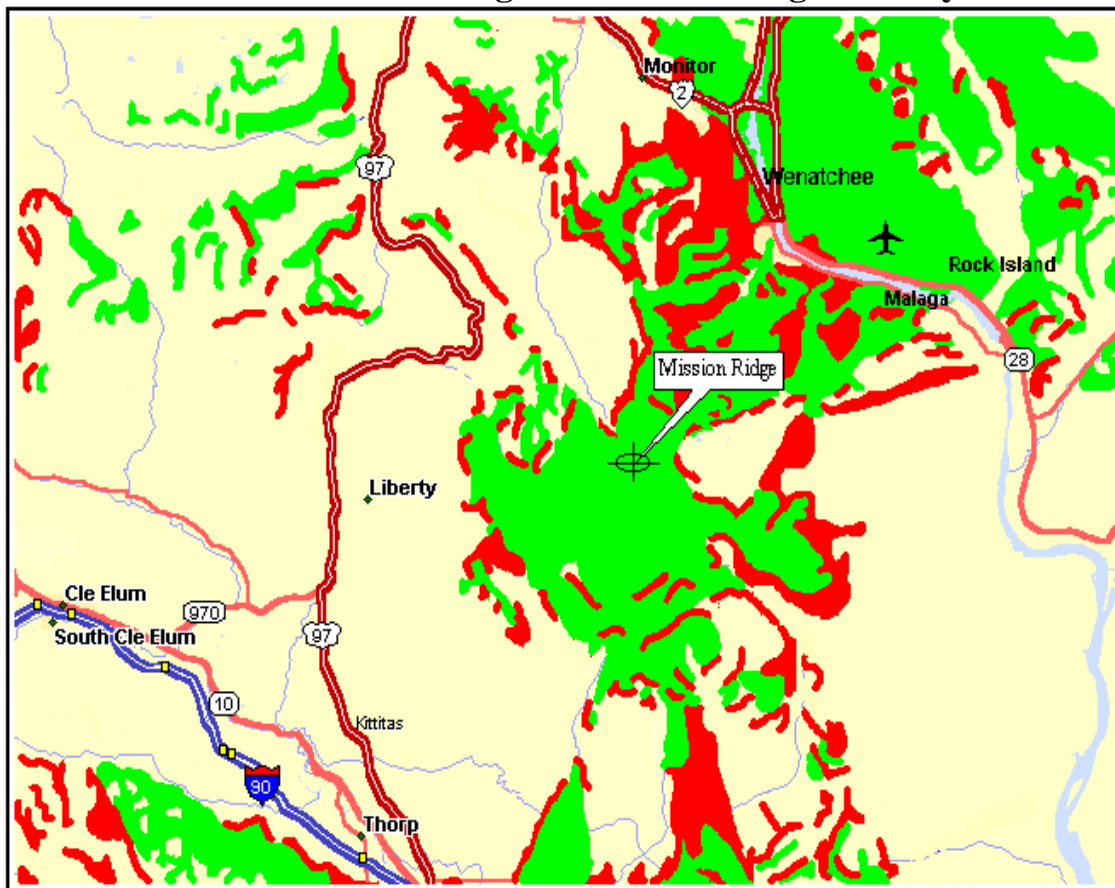

Eastern Washington Area Coverage Map

Reliable
Rugged
Business Radio Service

Predicted Area Coverage for Mission Ridge UHF System

Portable
Mobile

*Actual Coverage Will Vary

MOTOROLA

Authorized Two-Way
Radio Dealer