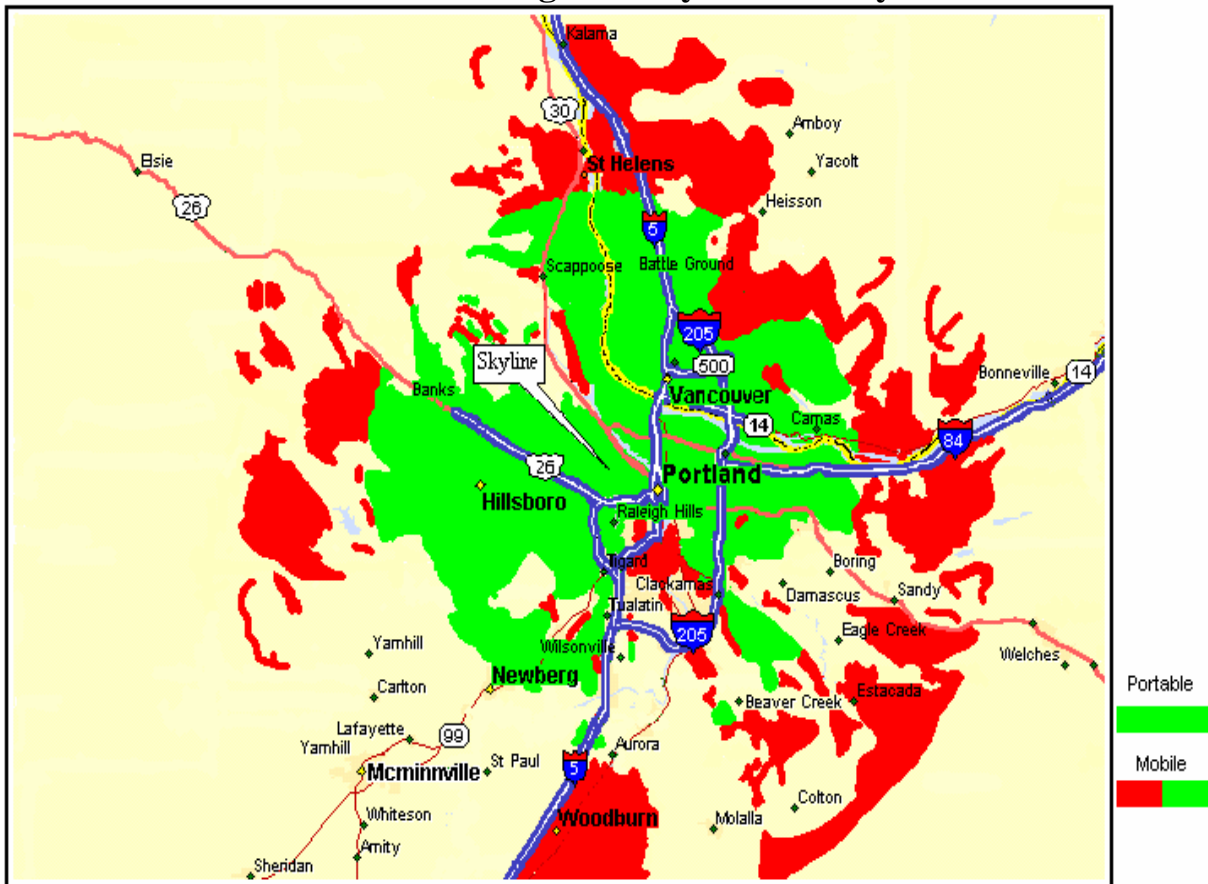

Portland and SW Washington Area Coverage

Reliable
Rugged
Business Radio Service

Predicted Area Coverage for Skyline UHF System

*Actual Coverage Will Vary

MOTOROLA

Authorized Two-Way
Radio Dealer

www.daywireless.com

Portland 503-228-9292
Milwaukie 503-659-1240
Vancouver 360-256-9444
Longview 360-423-3690